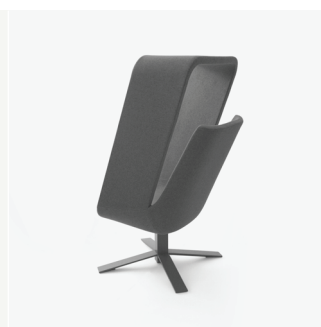

Suitable for both public and private spaces, Windowseat is designed to be a comfortable refuge from the hustle and bustle of lobbies, airports, or noisy office environments. By taking architectural elements and applying them to a chair, designers Mike & Maaïke explored the idea of sub-architectural space - creating a "room-within-a-room", complete with its own unique perspective. Windowseat incorporates architectural concepts at an individual level, providing an element of privacy within an open environment while enabling the ability to switch between concentration and collaboration within a small footprint.

OTTOMAN Fully upholstered, self-returning swivel; available in a selection of Camira Blazer fabrics and painted bases.

COLOURS & MATERIALS Fabric: Collection 61 - Camira Blazer fabric, Base: 4 choices (Putty, Black, Accent Red, or Chartreuse).

- 1 **Fabric** Available in a wide range of fabrics
- 2 **Canopy** Canopy version allows for enclosure and acoustical privacy
- 3 **Comfort** Self-returning swivel mechanism, available in a range of base colours
- 4 **Ottoman** Available in matching finishes in a range of base colours

Seat Fabric Colour: Dandelion 61/0058, Base Colour: Chartreuse

Seat Fabric Colour: Silcoates 61/0030, Base Base Colour: Black

PRODUCT

DIMENSIONS

MATERIAL

Windowseat Canopy
Lounge chair with canopy, self-returning swivel; Fully upholstered